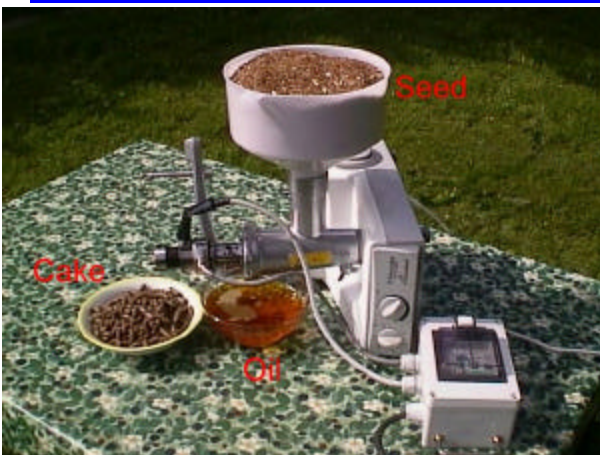

Does your own cooking oil in the kitchen.

RAPESEED, LINSEED, FLAXSEED, SUNFLOWER SEED, SESAME SEED, PEANUT, GROUNDNUTS, MUSTARD SEED, POPPY, COTTON SEED, HEMP, RAPSSAAT, SENF, MOUTARDE, GRAINES DE TOURNESOL, COLZA, SONNENBLUMENKERNE, CHANVRE, ARACHIDE, JOJOBA,

TäbyPressen Oilpress TYPE 20

220Volt 1 phase AC 50 Hz Std. Plugged into a socket outlet.

1 litre Linseedoil/ hour. 1.5 litre Rapeoil / hour.
2 litre Sunflower oil / hour. 3 litre Jojoba oil /hour.

Oilpress for:
Schools. Laboratorys.
Health food. Small company

Oilpress Type 20 complete with Assistent Original Household machine
Price: 10 950:-SEK Price without VAT.

Furthermore!

It helps you to process food in every imaginable way and it will save you money too!

By using it to bake the bread for your family, the Assistent will pay for itself in one year.